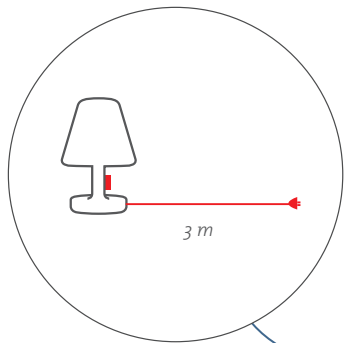

EDISON THE MEDIUM

IT'S DIMMABLE!

Dimmable with remote control!

EDISON THE MEDIUM
H= 90 CM
W= 60 CM

Material outer
POLYETHYLENE

Material inner
ALUMINUM BASEPLATE WITH LED HOUSING

LED Kelvin
2700

Weight product
3 KG

Dimensions product
H= 51 CM
W= 32 CM

Dimensions packaging (LxWxH)
34 x 34 x 52 CM

Weight product+packaging
3.85 KG

Watt
5 WATT

Lumen
211

Lux
15.3

IP 55 (LAMP)
IP 44 (PLUG)

User recommendations

- Medium size, maximum style
- Splash resistant, suitable for indoor and outdoor use
- Controllable with remote control, continuously dimmable
- Remote reaches up to 10 meters

For indoor and outdoor use!